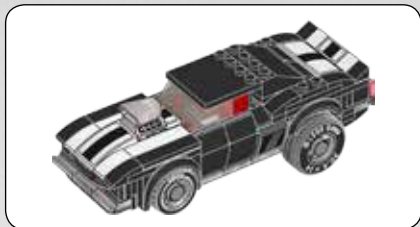

SPEED

CHAMPIONS

75874

Chevrolet
Camaro
Drag Race

LEGO.com/speedchampions

OFFICIAL
LICENSED PRODUCT

99-10215-40320

1